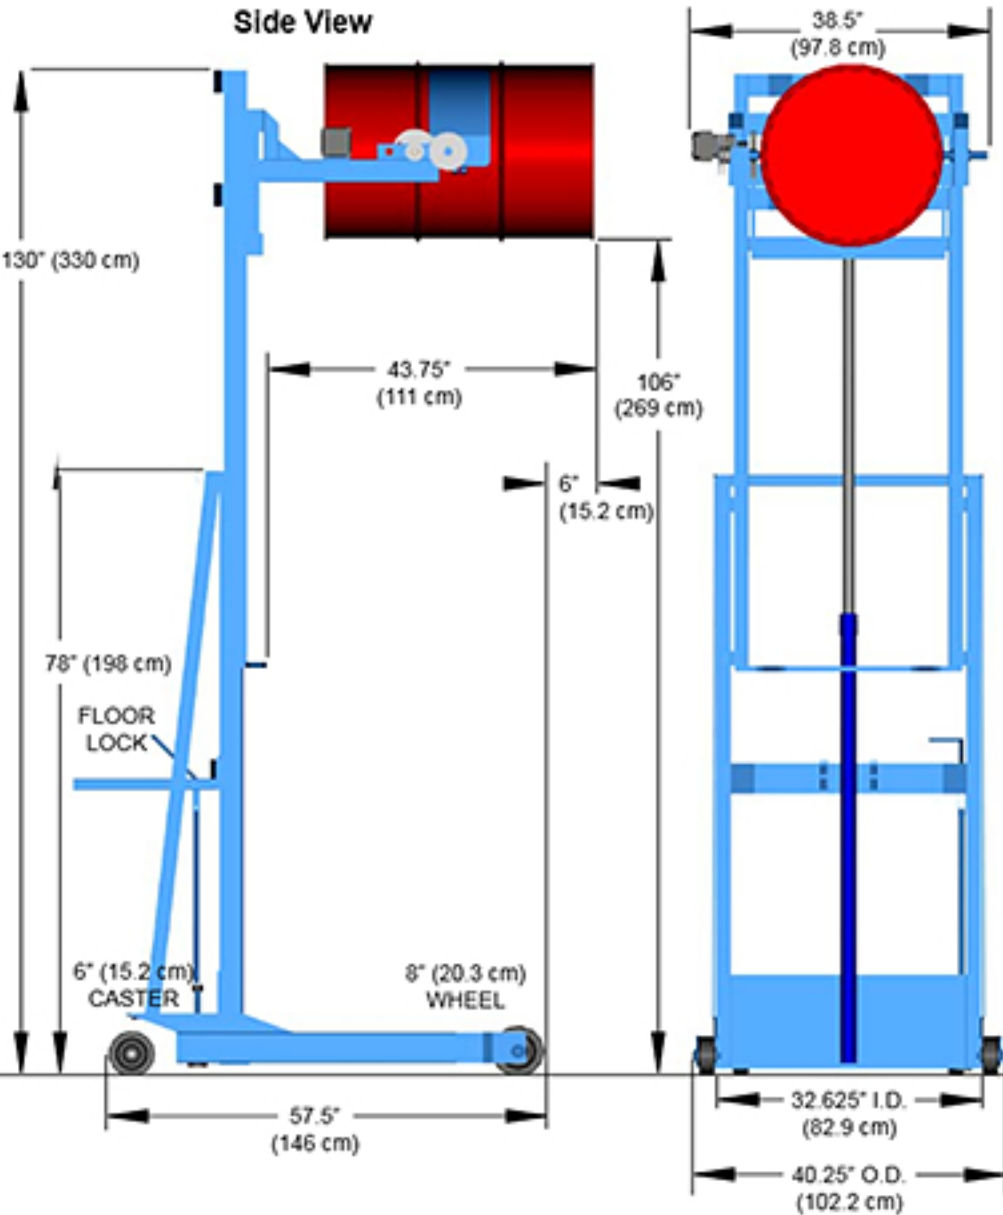

520 and 525 Series

Two-Stage pour up to 106" (269 cm) high, and retract to a minimum height of 78" (198 cm).

Turning Radius: 68.25" (174 cm)

Side View

Front View

510 and 515 Series

Single-Stage pour up to 60" (152 cm) high, and retract to a minimum of height of 78" (198 cm).

Turning Radius: 61" (155 cm)

Side View

Front View